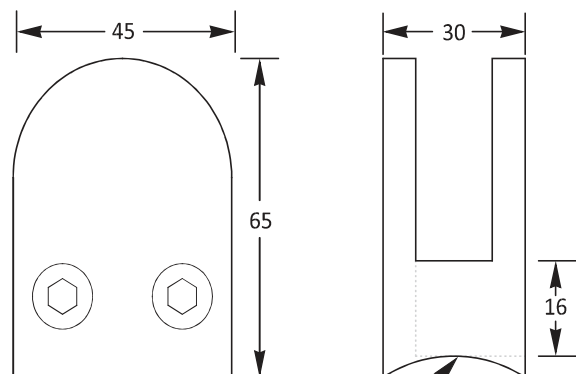

**Product Code:**

GC-1 25  
D-Shape Glass Clamp Model 25

**Finishes:**

Polished Stainless Steel, Satin Stainless Steel

**Notes:**

- Suits 10 -12mm Glass
- Suits Round or Square Posts
- 316 Grade Stainless Steel