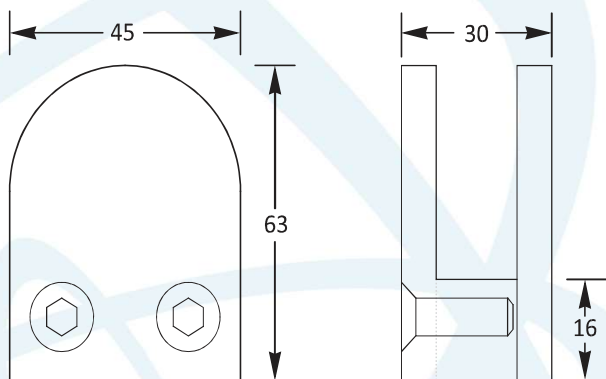

**Product Code:**

GC-1 25  
D-Shape Glass Clamp Model 25

**Finishes:**

Polished Stainless Steel, Satin Stainless Steel

**Notes:**

- Suits 10 -12mm Glass
- Suits Round or Square Posts
- 316 Grade Stainless Steel