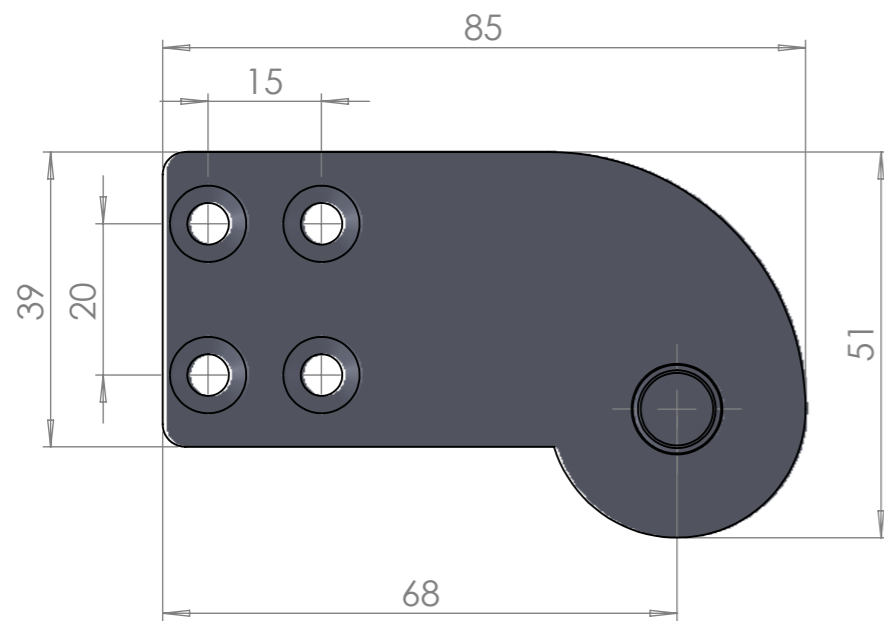

Product Specification Sheet

Pivots | Primeline Top Centre T/S Offset Pivot - Right Hand

Sheet Notes

- All dimensions are in mm unless otherwise stated
- Any dimensions scaled from this drawing are taken at readers own risk

01483 568287 | 01483 540830
enquiries@vistaglassproducts.com

PRODUCT NAME:	PART NO.:
Top Centre T/S Right Hand Offset Pivot	PL153
DRAWING	

SCALE: 1:1 SHEET SIZE: A3 DRAWN BY: BK CHECKED BY: MJ DATE: 20/05/13
PROJECT NO. DRAWING NO.