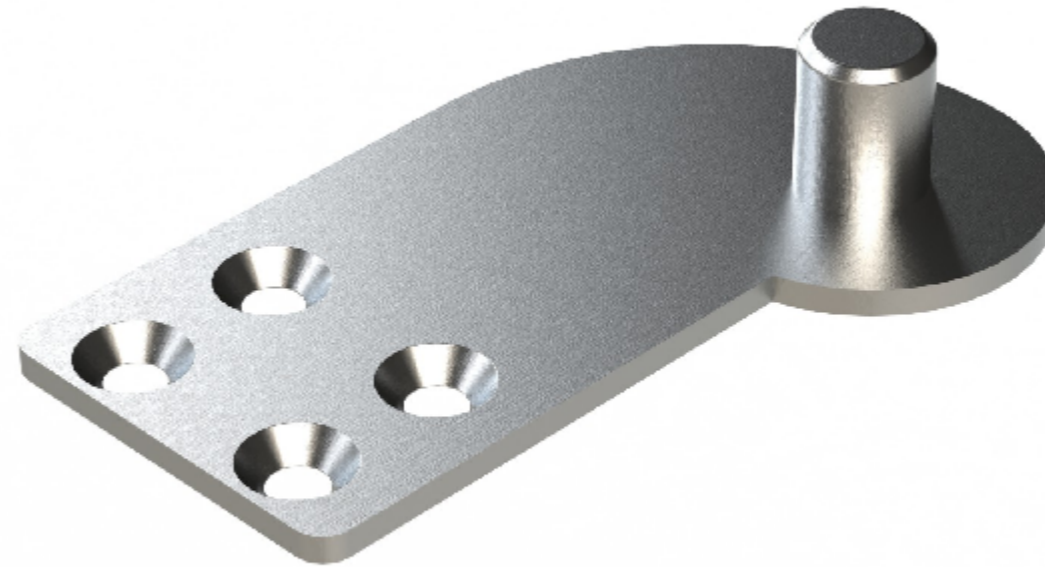

Product Specification Sheet

Pivots | Primeline Top Centre T/S Offset Pivot - Right Hand

Sheet Notes

- All dimensions are in mm unless otherwise stated
- Any dimensions scaled from this drawing are taken at readers own risk

01483 568287 | 01483 540830
enquiries@vistaglassproducts.com

PRODUCT NAME:	PART NO.:
Top Centre T/S Right Hand Offset Pivot	PL153
DRAWING	

SCALE: 1:1 SHEET SIZE: A3 DRAWN BY: BK CHECKED BY: MJ DATE: 20/05/13
PROJECT NO. DRAWING NO.