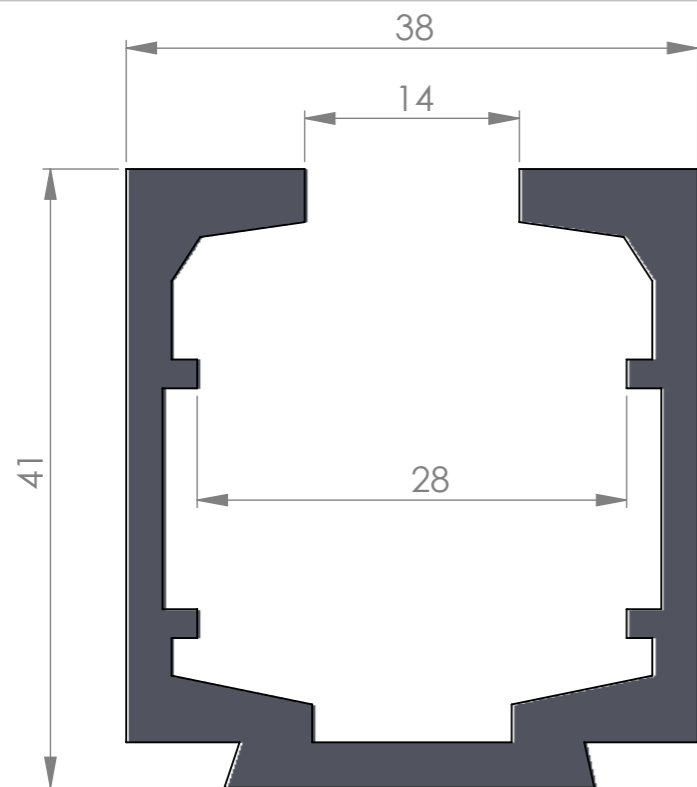

Product Specification Sheet

Sliding Door Gear | Primeline Single Sliding Door Track

Sheet Notes

- All dimensions are in mm unless otherwise stated
- Any dimensions scaled from this drawing are taken at readers own risk

Product Key Features

Material Finish: Satin Anodised Aluminium
 Max Door Weight: 120kg
 Max Door Width: 1100mm
 Handing: Non Handed

☎ 01483 568287 | 📧 01483 540830
 enquiries@vistaglassproducts.com

PRODUCT NAME: Single Sliding Door Track	PART NO.: PL120T
DRAWING	

SCALE: 1:1 SHEET SIZE: A3 DRAWN BY: BK CHECKED BY: MJ DATE: 20/05/13
 PROJECT NO. DRAWING NO.