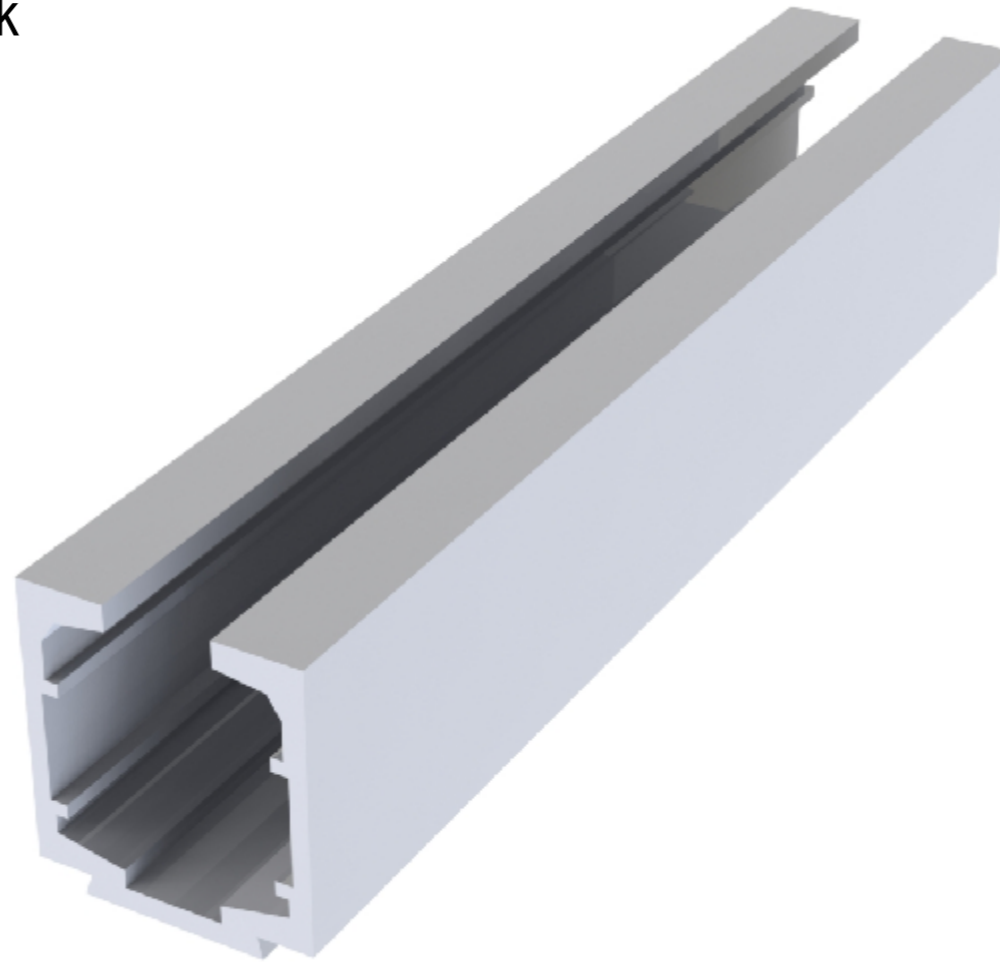

Product Specification Sheet

Sliding Door Gear | Primeline Single Sliding Door Track

Sheet Notes

- All dimensions are in mm unless otherwise stated
- Any dimensions scaled from this drawing are taken at readers own risk

Product Key Features

Material Finish: Satin Anodised Aluminium
 Max Door Weight: 120kg
 Max Door Width: 1100mm
 Handing: Non Handed

☎ 01483 568287 | 📧 01483 540830
 enquiries@vistaglassproducts.com

PRODUCT NAME: Single Sliding Door Track	PART NO.: PL120T
DRAWING	

SCALE: 1:1 SHEET SIZE: A3 DRAWN BY: BK CHECKED BY: MJ DATE: 20/05/13
 PROJECT NO. DRAWING NO.