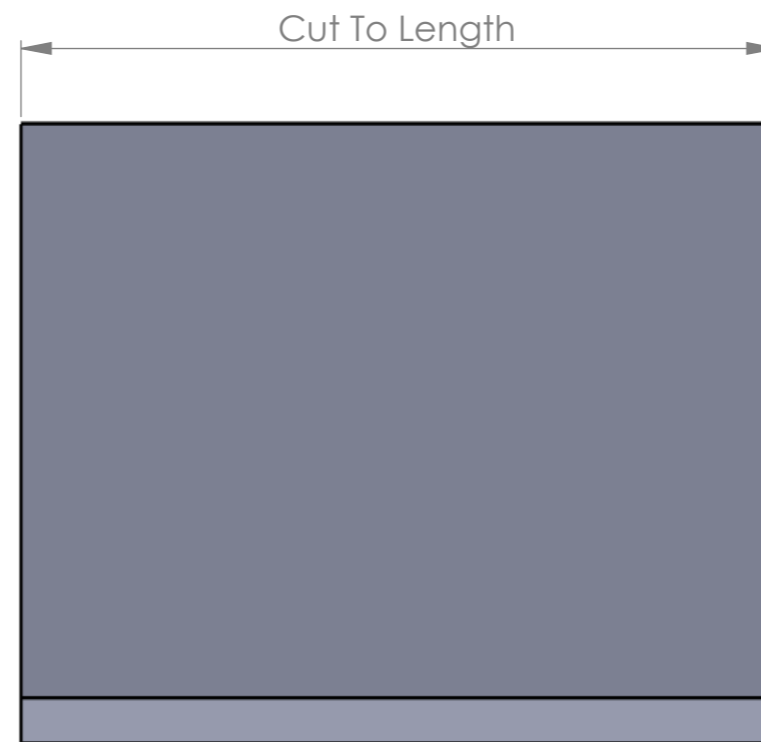

Product Specification Sheet

Sliding Door Gear | Primeline Single Sliding Door Track

Sheet Notes

- All dimensions are in mm unless otherwise stated
- Any dimensions scaled from this drawing are taken at readers own risk

Product Key Features

Material Finish: Satin Anodised Aluminium
 Max Door Weight: 120kg
 Max Door Width: 1100mm
 Handing: Non Handed

☎ 01483 568287 | 📧 01483 540830
 enquiries@vistaglassproducts.com

PRODUCT NAME: Single Sliding Door Track	PART NO.: PL120T
DRAWING	

SCALE: 1:1 SHEET SIZE: A3 DRAWN BY: BK CHECKED BY: MJ DATE: 20/05/13
 PROJECT NO. DRAWING NO.